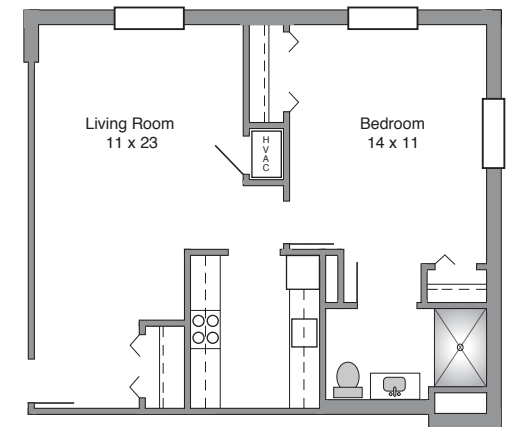

ASHEWOOD MANOR

A Laurel Independent Living Community

*Creating a Legacy by Exceeding the Needs and Expectations
of Those We Serve, while Embracing the Laurels Way.*

Deluxe Apartment
704 Square Feet

Studio Apartment
565 Square Feet

Mid-Size Apartment
625-635 Square Feet