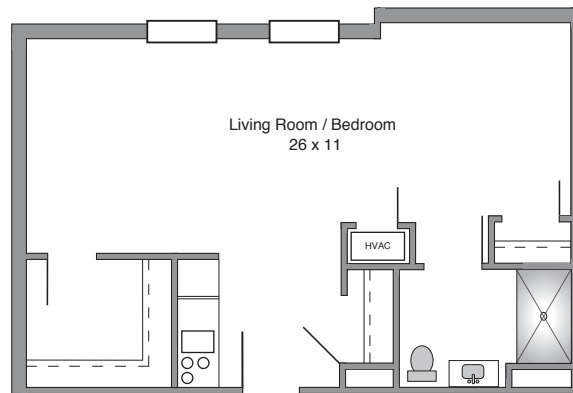

ASHEWOOD MANOR

A Laurel Independent Living Community

*Creating a Legacy by Exceeding the Needs and Expectations
of Those We Serve, while Embracing the Laurels Way.*

Deluxe Apartment
704 Square Feet

Studio Apartment
565 Square Feet

Mid-Size Apartment
625-635 Square Feet