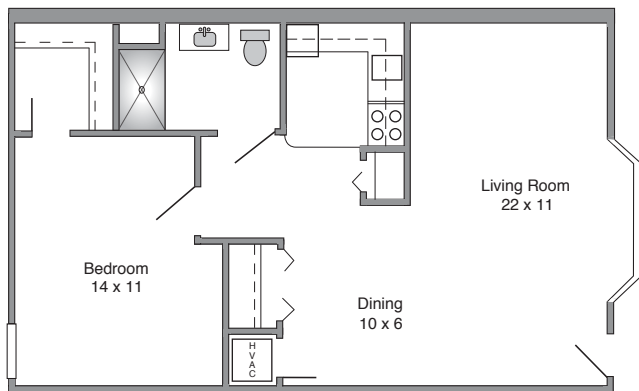

ASHEWOOD MANOR

A Laurel Independent Living Community

*Creating a Legacy by Exceeding the Needs and Expectations
of Those We Serve, while Embracing the Laurels Way.*

Deluxe Apartment
704 Square Feet

Studio Apartment
565 Square Feet

Mid-Size Apartment
625-635 Square Feet